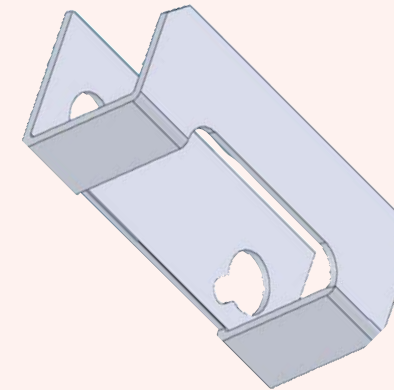

Supplies :

CAE Contact protection

Option :

PLEASE, BEFORE INSTALLATION, READ IT CAREFULLY.

prudhomme S.a

Matériel spécifique pour ascenseurs - specific parts and components for elevators