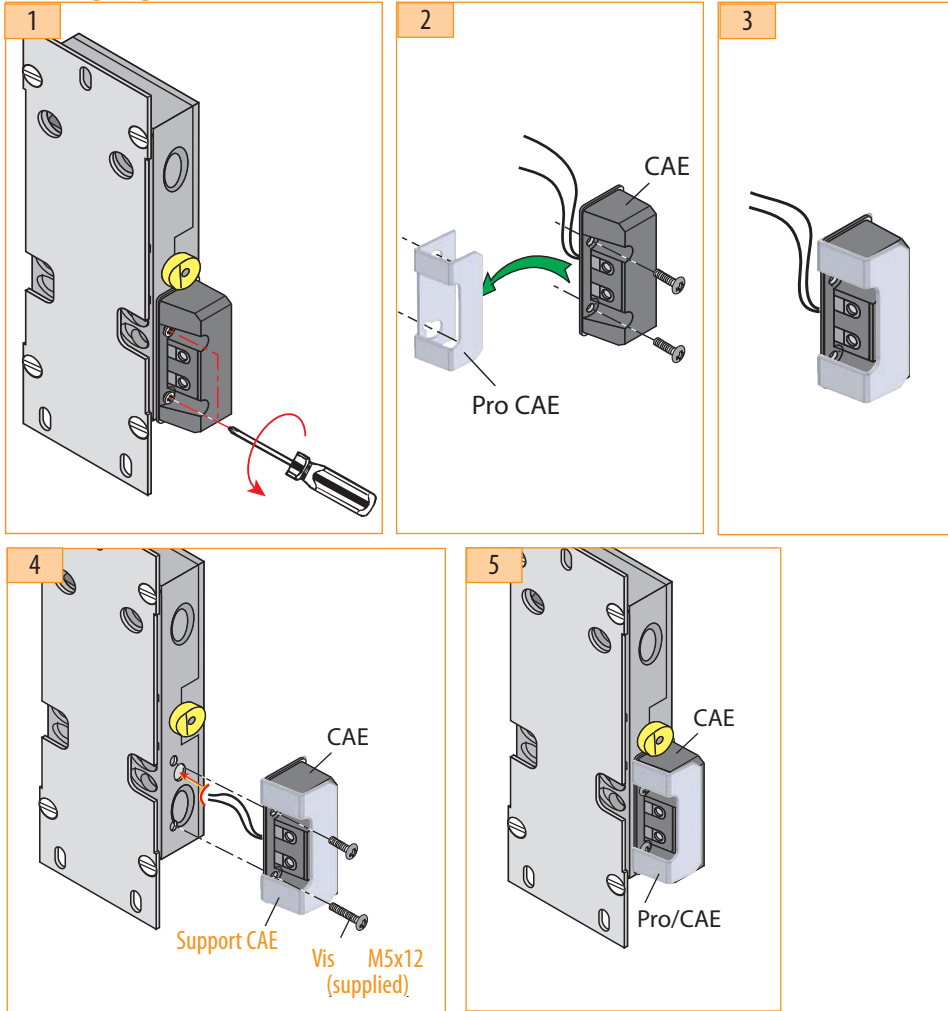

Mounting stages

Composition of the product

Rep.	Qty.	Désignation
	1	CAE contact protect

Screws

Rep.	Qty.	Designation
	2	Screw M5x12

prudhomme S.a

38, Rue Charles de Gaulle
F-94140 Paris/Alfortville
www.prudhomme.com
Tél. : +33 01 45 18 19 20
Fax : +33 01 45 18 19 21

Protection for extern draw contact "CAE"

SEE SET [FF]

Supplies :

CAE Contact protection

Option :

PLEASE, BEFORE INSTALLATION, READ IT CAREFULLY.

prudhomme S.a

Matériel spécifique pour ascenseurs - specific parts and components for elevators